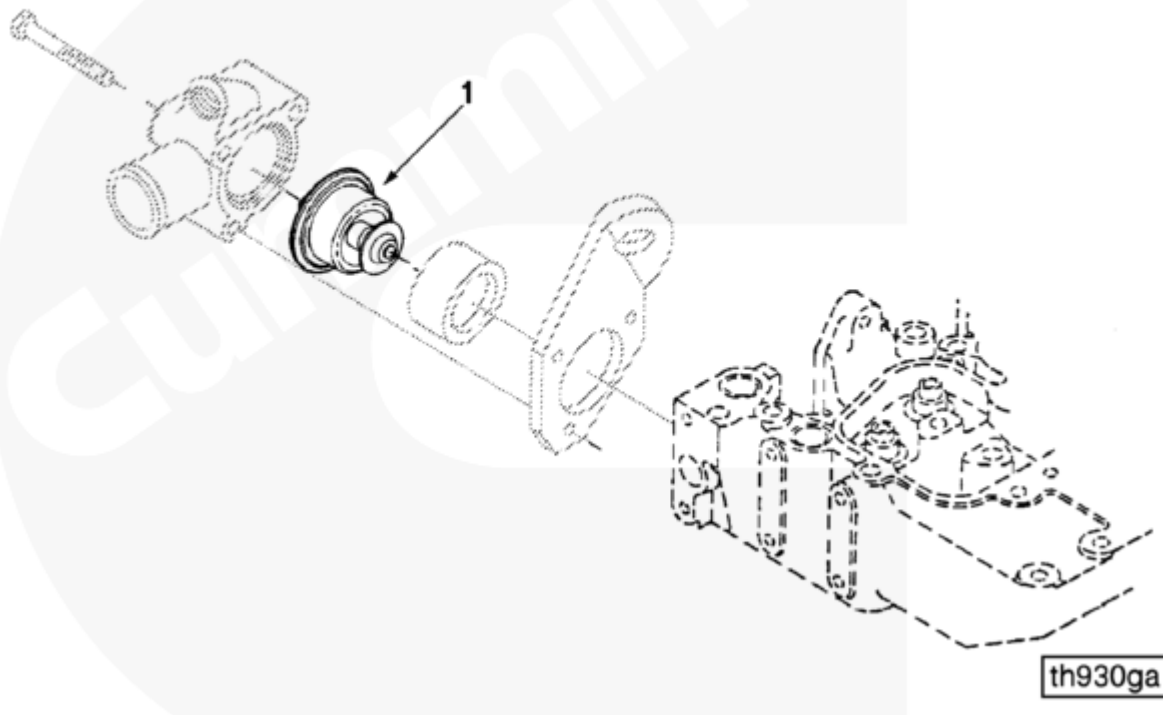

©Cummins Inc

[SMALL](#) | [MEDIUM](#) | [LARGE](#)

Cart	Ref No	Part Number	Part Description	Required	Remarks
<input type="button" value="View My Cart"/>					

		EC9001-02	Thermostat		Thermostat...(More)
					Thermostat Opening Temp: 83
					Deg C
					Number of Thermostats: 1
					Vented Thermostat: Yes
					Vented Type: Jiggle Pin
<input type="checkbox"/>		3802273	Thermostat Kit	1	
<input type="checkbox"/>	1	3917324	Thermostat	1	
<input type="checkbox"/>		3923331	Thermostat Housing Cover Gasket	1	